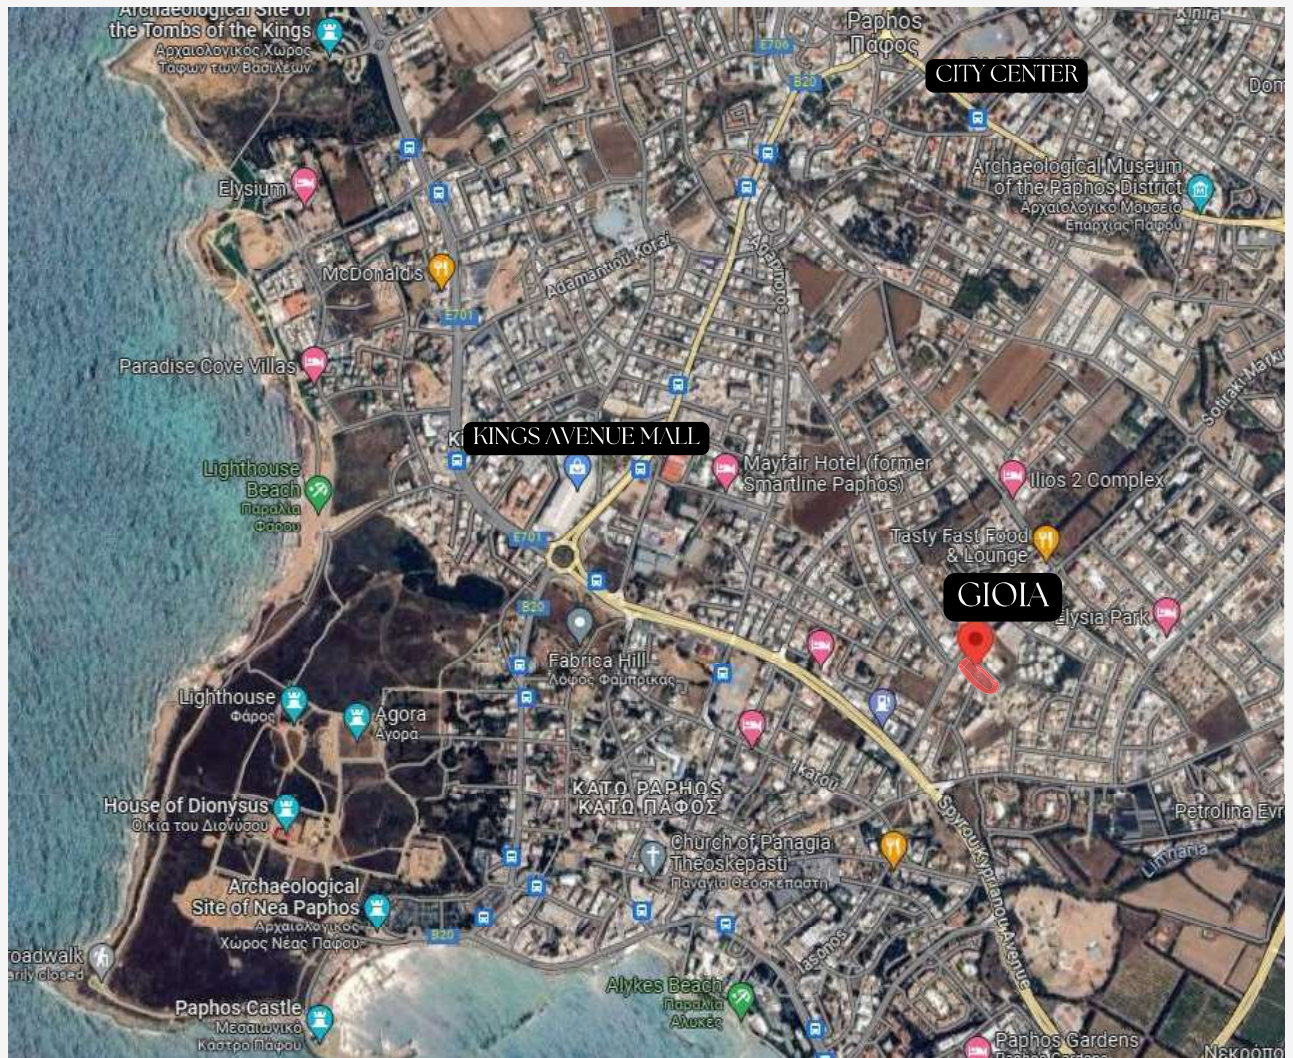

# LOCATION

## Walking distance :

- 800 m from American University
- 1 km from sandy beach
- 1,5 km Neapolis University
- 1 km City Center
- 1 km Paphos MALL